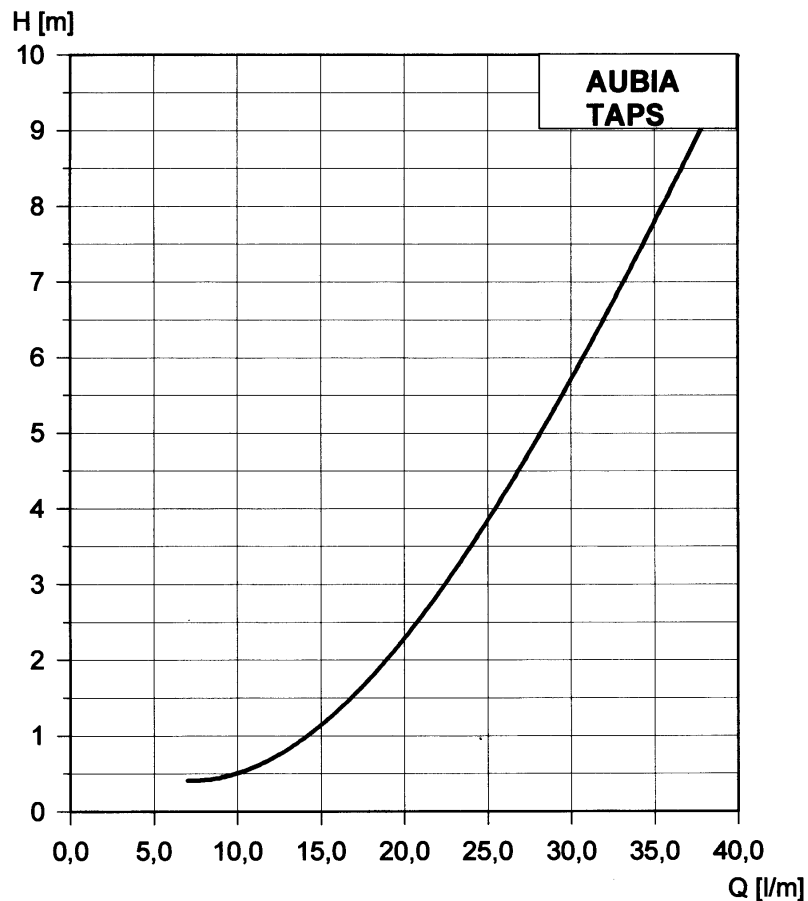

The Aubia self-closing tap has really good performance at a low pressure.

Self closing taps

High-Flow

Strength

Less water waste

AUBIA SELF-CLOSING TAPS 3/4" M

- a Brass for the body
- b Galvanised trigger
- c Reinforced fixation for the trigger
- d Anti-wasting extension
- e Strong and souple spring
- f Back extension to stop the handle of a pail
- g 3/4" Male intrance