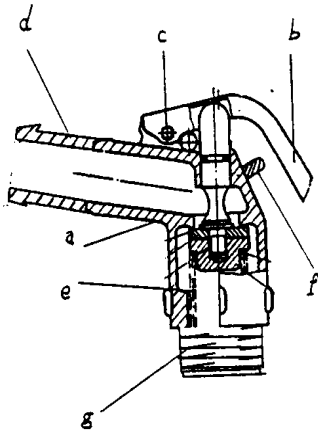

The Aubia self-closing tap has really good performance at a low pressure.

Self closing taps

High-Flow

Strength

Less water waste

AUBIA SELF-CLOSING TAPS 3/4" M

- a Brass for the body
- b Galvanised trigger
- c Reinforced fixation for the trigger
- d Anti-wasting extension
- e Strong and souple spring
- f Back extension to stop the handle of a pail
- g 3/4" Male intrance